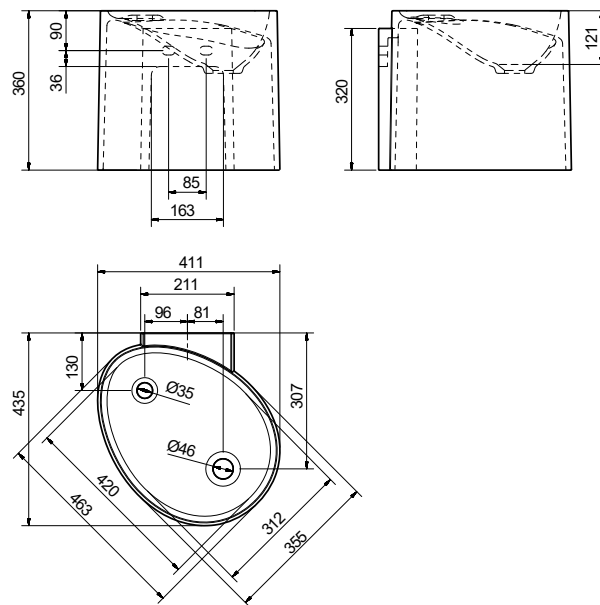

ovo

482-0404-90 / ovo m wall R

eumar
www.eumar.ee/113

Price is for base-model and does not include functional openings, accessories and customizations. / Der Preis bezieht sich ausschließlich auf das Standard Modell. Nicht beinhaltet sind Öffnungen, Zubehörteile und Maßanfertigungen / *Prix indiqués pour les modèles de base, n'inclus pas les options, ouvertures, accessoires ni adaptations.*

All drawings contain necessary measurements, which are subject to standard tolerances. They are stated in mm and are non-binding. Exact measurements, in particular of customized products, can only be taken from the finished product. Information about tolerances can be found in our General Terms and Conditions (GTC) - www.eumar.ee/gtc In the interests of technical progress we reserve the right to introduce technical modifications.